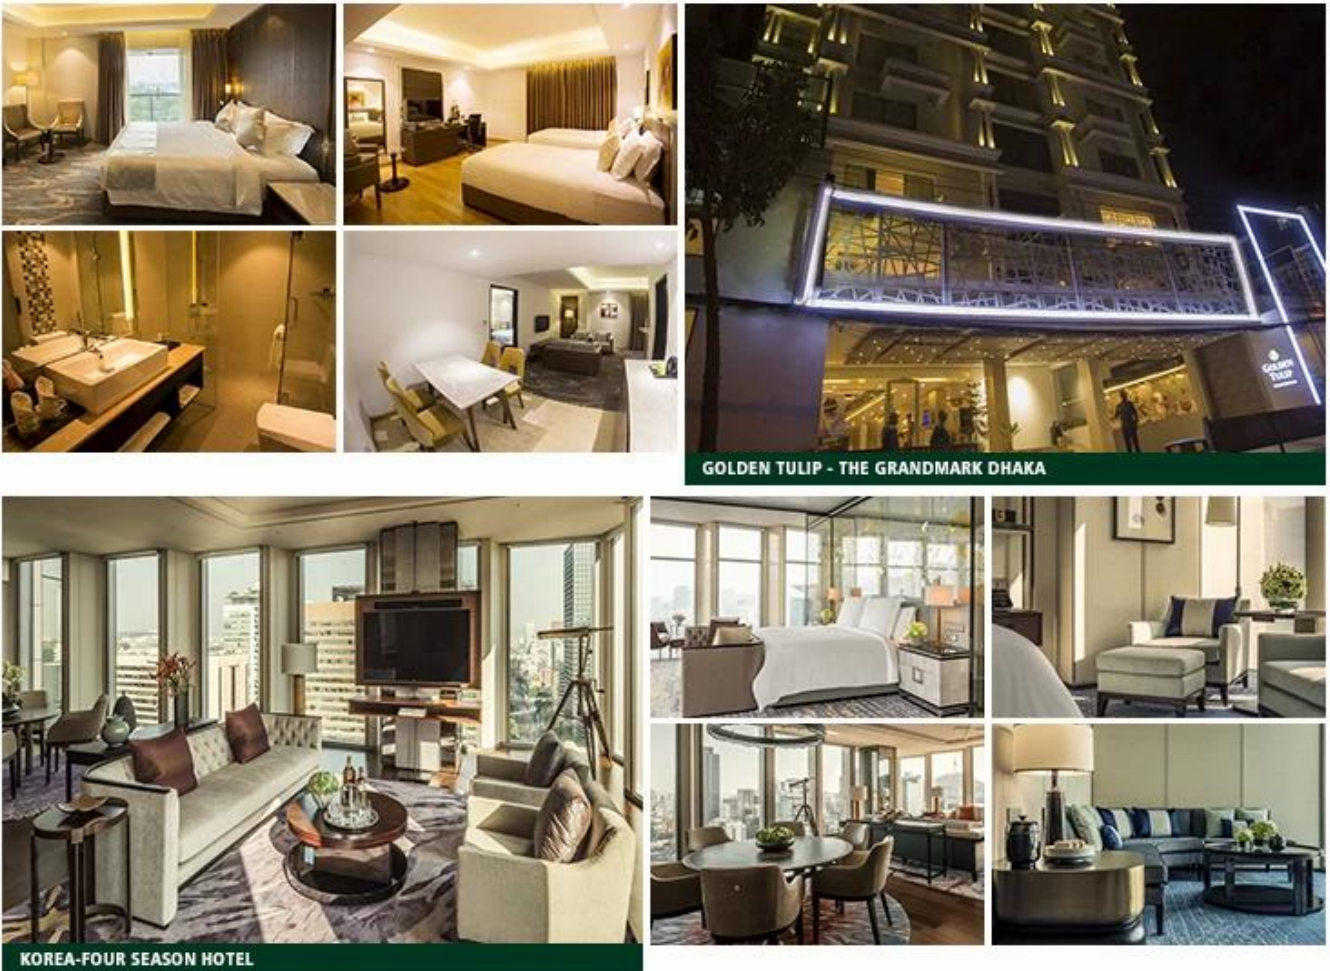

၈ နေရာခွဲခြားထားပြီး ၈ နေရာခွဲခြားထားပြီး ၈ နေရာခွဲခြားထားပြီး ၈ နေရာခွဲခြားထားပြီး ၈ နေရာခွဲခြားထားပြီး : အတိုးပေးခြင်း : အခြားအခွင့်အလမ်းများကို ပေးပို့ခြင်း ဖြစ်သည်။ ။

၈ နေရာခွဲခြားထားပြီး ၈ နေရာခွဲခြားထားပြီး ၈ နေရာခွဲခြားထားပြီး ၈ နေရာခွဲခြားထားပြီး ၈ နေရာခွဲခြားထားပြီး : အတိုးပေးခြင်း : အခြားအခွင့်အလမ်းများကို ပေးပို့ခြင်း ဖြစ်သည်။ ။

၈ နေရာခွဲခြားထားပြီး ၈ နေရာခွဲခြားထားပြီး ၈ နေရာခွဲခြားထားပြီး ၈ နေရာခွဲခြားထားပြီး ၈ နေရာခွဲခြားထားပြီး (၈ နေရာခွဲခြားထားပြီး) : အတိုးပေးခြင်း : အခြားအခွင့်အလမ်းများကို ပေးပို့ခြင်း ဖြစ်သည်။ ။

၈ နေရာခွဲခြားထားပြီး ၈ နေရာခွဲခြားထားပြီး ၈ နေရာခွဲခြားထားပြီး ၈ နေရာခွဲခြားထားပြီး ၈ နေရာခွဲခြားထားပြီး 10 နေရာခွဲခြားထားပြီး 5 နေရာခွဲခြားထားပြီး : အတိုးပေးခြင်း : အခြားအခွင့်အလမ်းများကို ပေးပို့ခြင်း ဖြစ်သည်။ ။

၈ နေရာခွဲခြားထားပြီး ၈ နေရာခွဲခြားထားပြီး ၈ နေရာခွဲခြားထားပြီး ၈ နေရာခွဲခြားထားပြီး ၈ နေရာခွဲခြားထားပြီး : အတိုးပေးခြင်း China famo နေရာခွဲခြားထားပြီး Dabao နေရာခွဲခြားထားပြီး

အခြားအခွင့်အလမ်းများကို ပေးပို့ခြင်း

1. အတိုးပေးခြင်း ZhongSen (အတိုးပေးခြင်း ၈ နေရာခွဲခြားထားပြီး ၈ နေရာခွဲခြားထားပြီး 20 နေရာခွဲခြားထားပြီး) : အတိုးပေးခြင်း : အခြားအခွင့်အလမ်းများကို ပေးပို့ခြင်း ဖြစ်သည်။ ။