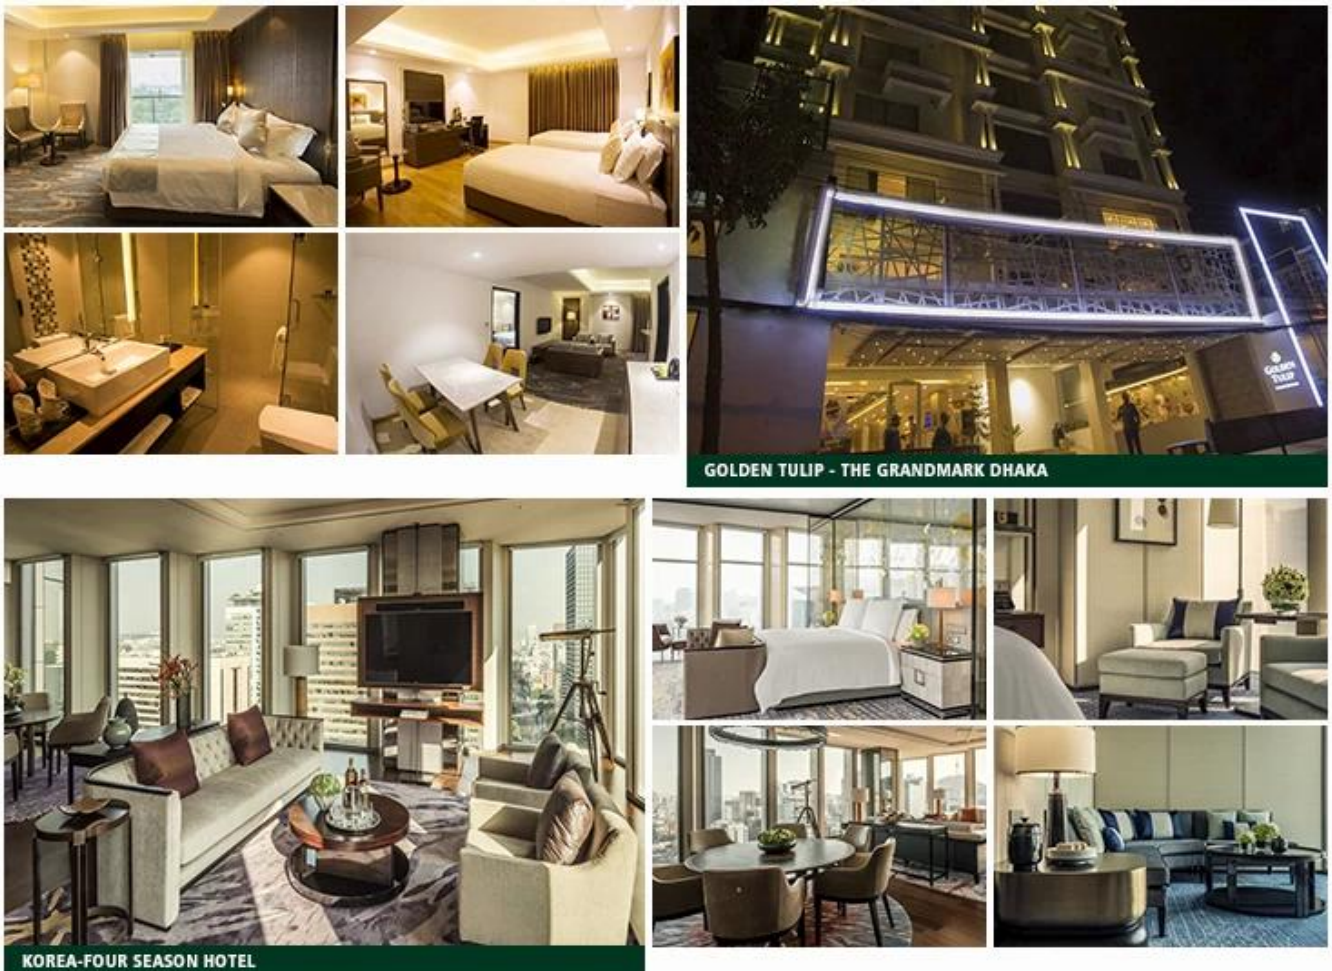

Ábhar breise: Fabraic: snáithín poileistear, cadás, cadás chumasc, veilbhit chinlon, éadach uiscédhíonach 3M, le FireRetardant agus lasair-mhaolú. Leather: PU, PVC, leather fíor le FireRetardant agus lasair-mhoilliú.

Miotail: Iarann: Péinteáil spraeála nó próiseas leictreaphlátála, cruach dhosmálta 201 nó 304. Scáthán nó líníocht sreang.

Cloch: Cloch shaorga agus marmair (crua, aicrileach, aigéad resistant, creimeadh in aghaidh, fuar-resistant, ardteocht resist agus durable, Is féidir a chuma agus dath a choimeád ar bun ar feadh níos mó ná 20 bliain. Is é ábhar ardchaighdeán an t-aon rud a ghlacann muid sa táirgeadh, ag críochnú le fíorálainn ceardaíocht, agus iniúchadh dian roimh an loingsiú. Críochnaigh leis an bpacáistiú easpórtála fíor-chaighdeánach le haghaidh turas sábháilte agus fada ar na táirgí.)

Gloine: 5mm go 10mm gloine soiléir nó daite toughened, snasú ar fud an imeall, a chomhlánú le trédhearcach diosca beag chun tacú leis an barr gloine.

Péinteáil: Bain úsáid as an phéint leathdhúnta, péint oscailte agus péint snasta de chuid cáiliúla na Síne branda Dabao dúinn.

Faoi Tríonóid

1. Since ZhongSen (TRINITY) bunaithe, go dtí seo tá níos mó ná 20 bliain de stair, tá sé gairmiúil monaróir don troscán óstán réalta, troscán stocaireachta óstán, troscán Villa,