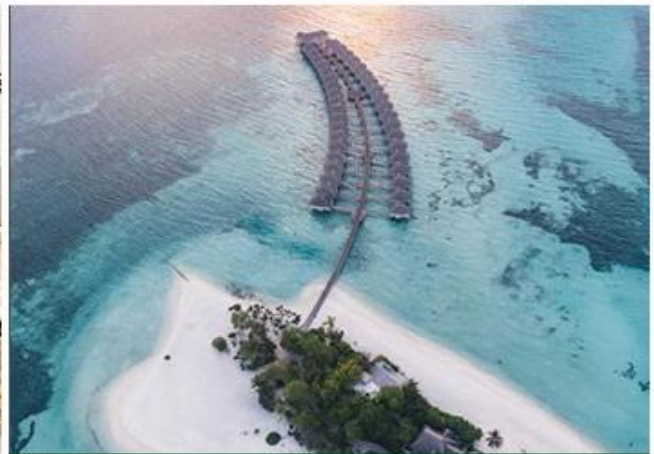

Resort project case

HARDROCK HOTEL MALDIVES

LUX SOUTH ARI ATOLL

SHERATON MALDIVES FULL MOON RESORT & SPA

Ábhar

Adhmad soladach: Fuinseog Manchurian, adhmad rubair, teak, sandalwood dubh, silíní, feá, dair bán,