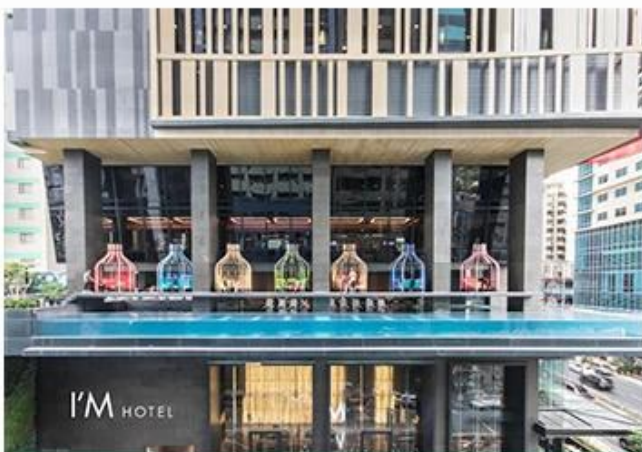

Restaurant Project case

COMMISSARY RESTAURANT, HONG KONG

HARDROCK HOTEL RESTAURANT MALDIVES

I'M HOTEL, MANILA RESTAURANT

Ábhar

Adhmad soladach: Fuinseog Manchurian, adhmad rubair, teak, sandalwood dubh, silíní, feá, dair bán,