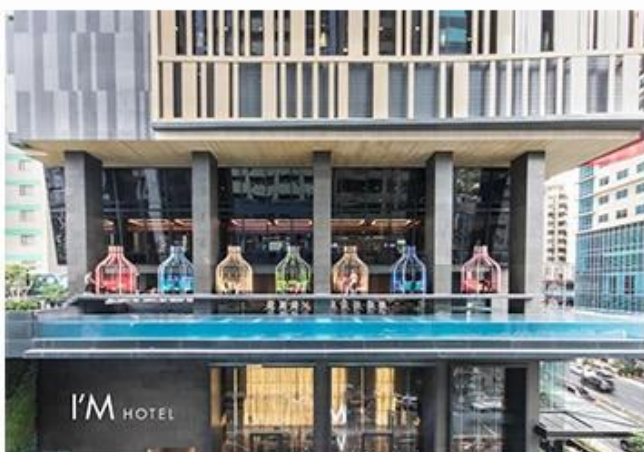

Restaurant Project case

COMMISSARY RESTAURANT, HONG KONG

HARDROCK HOTEL RESTAURANT MALDIVES

I'M HOTEL, MANILA RESTAURANT

Ábhar

Adhmad soladach: Fuinseog Manchurian, adhmad rubair, teak, sandalwood dubh, silíní, feá, dair bán,