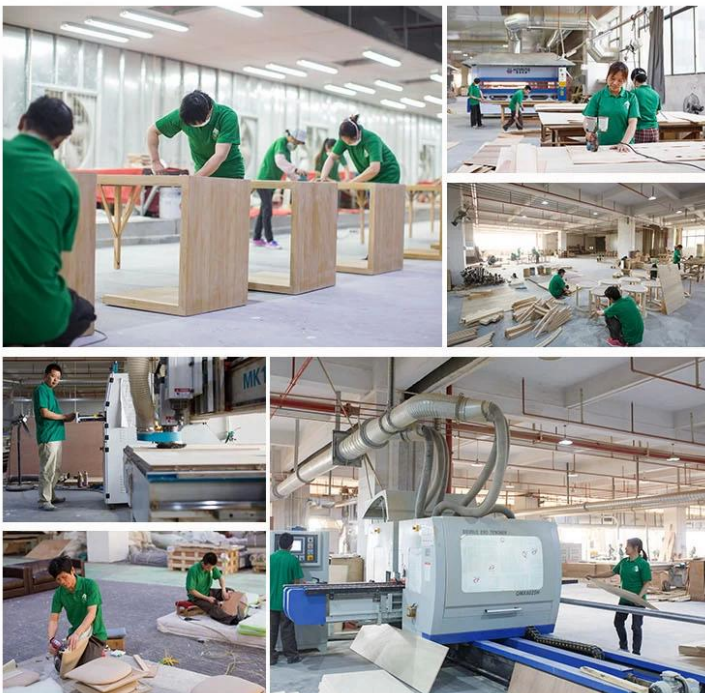

OUR FACTORY