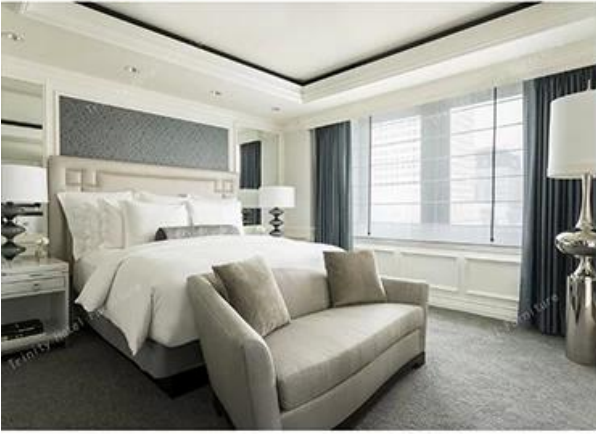

TRINITY

TRINITY

TRINITY

TRINITY

TRINITY

TRINITY