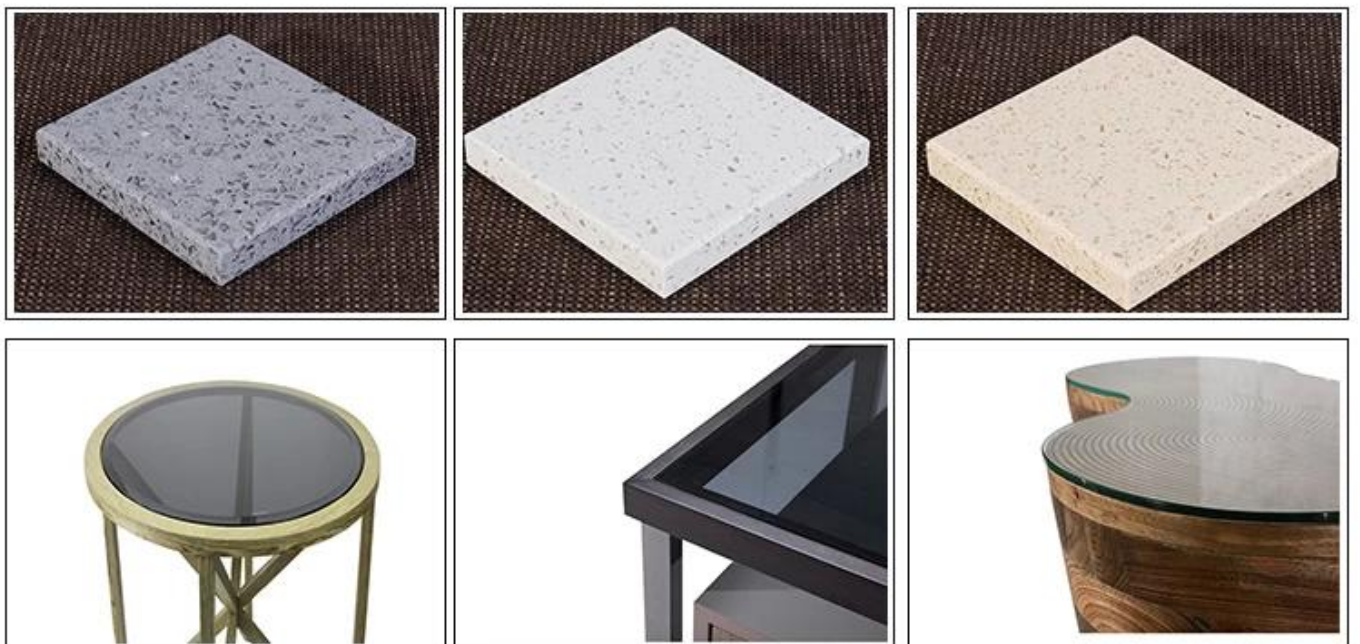

Artificial stone and Natural marble (hard, acrylic, acid resist, corrosion resist, cold resist, high temperature resist and durable, Its appearance and color can be maintained for more than 20 years.

Glass 5mm to 10mm clear or colored toughened glass, polishing around the edge.