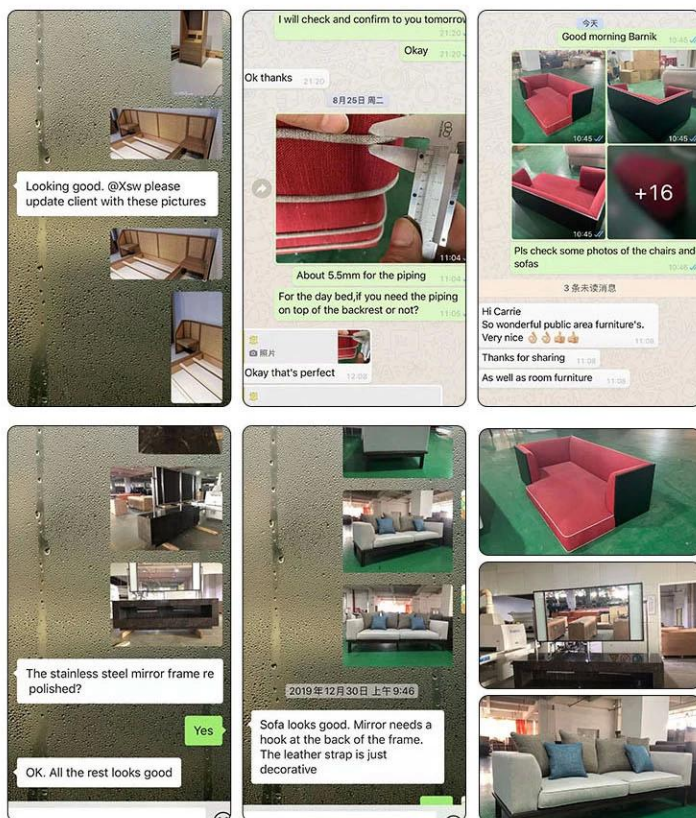

CUSTOMER GROUP PHOTO

COOPERATIVE PARTNE

CUSTOMER EVALUATION