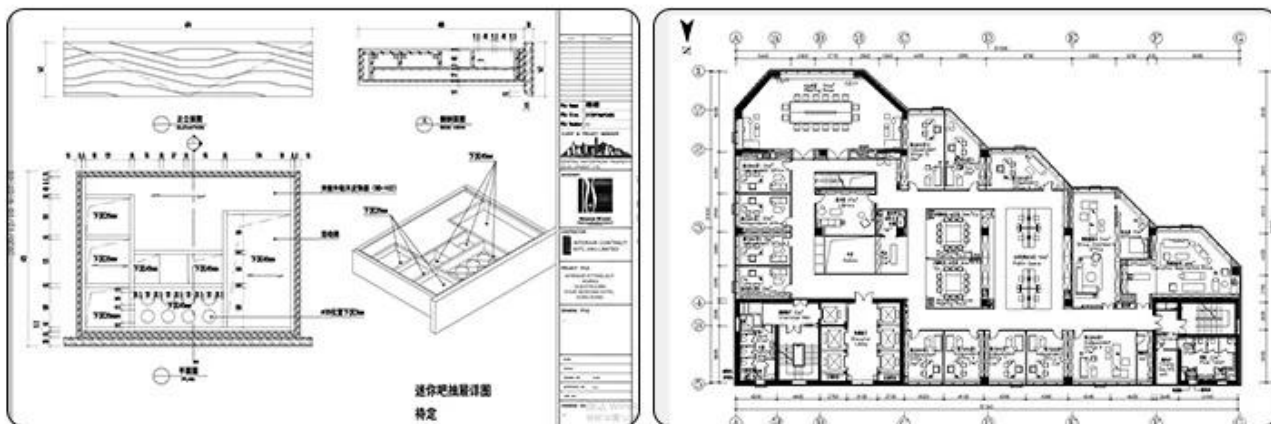

20 10 5

CAD

SolidWorks CAD package

ON-SITE

ABOUT US

Factory Size:
30, 000 SQM

Showroom:
30, 000 SQM

Working staff:
250 People.

OEM&ODM:
Available

Factory Scale

- ▶ **Established time:** 1998
- ▶ **Factory size:** 30000 SQM.
- ▶ **Showroom:** 3000 SQM.
- ▶ **Working staff:** 250 People.
- ▶ **Certificate:**
 - 1.ISO9000
 - 2.SGS.
 - 3.PEFC.
- ▶ **Service Advantage:**
 - 1.ODM & OEM.
 - 2.CAD interior design.
 - 3.Field measurement.
 - 4.On-site installation.
- ▶ **Project Scope:** Hotels,Resorts,Villas,Apartment and other collective spaces such as Restaurants and Public buildings.