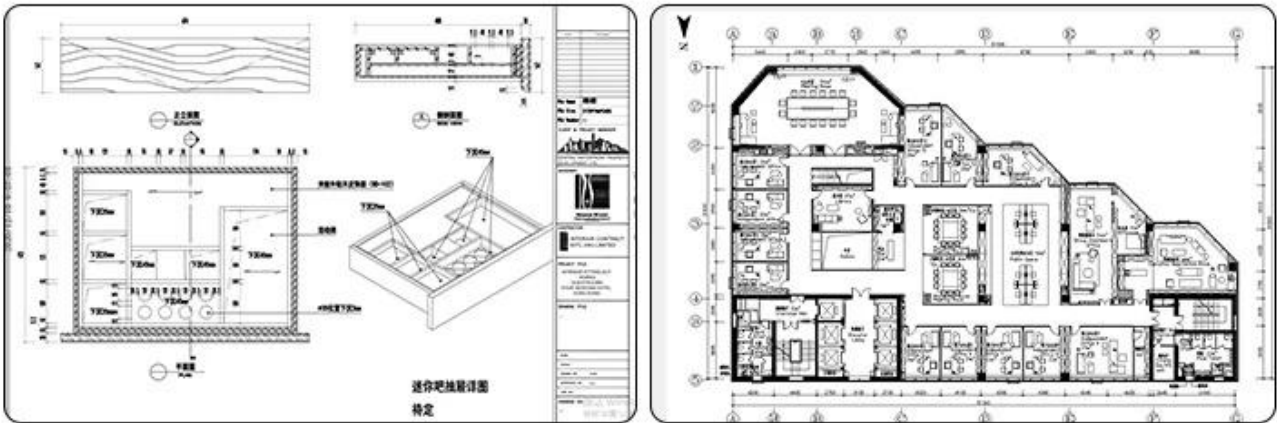

SERVICE

CAD DESIGN SERVICE:

Our furniture designers will work with you to develop eye-catching hotel interiors. Our designers use the SolidWorks CAD software package to produce practical designs that are both beautiful and robust.

FIELD MEASUREMENT&ON-SITE INSTALLATION SERVICE