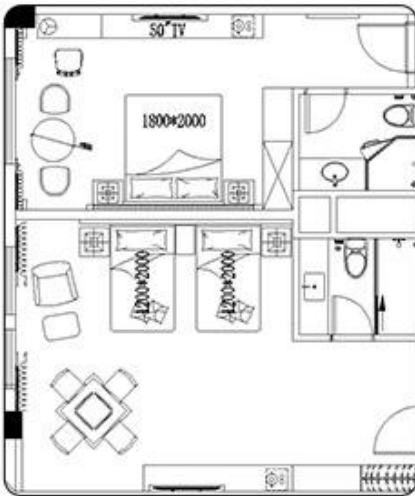

SERVICE

CAD DESIGN SERVICE:

Our furniture designers will work with you to develop eye-catching hotel interiors. Our designers use the SolidWorks CAD software package to produce practical designs that are both beautiful and robust.

FIELD MEASUREMENT&ON-SITE INSTALLATION SERVICE